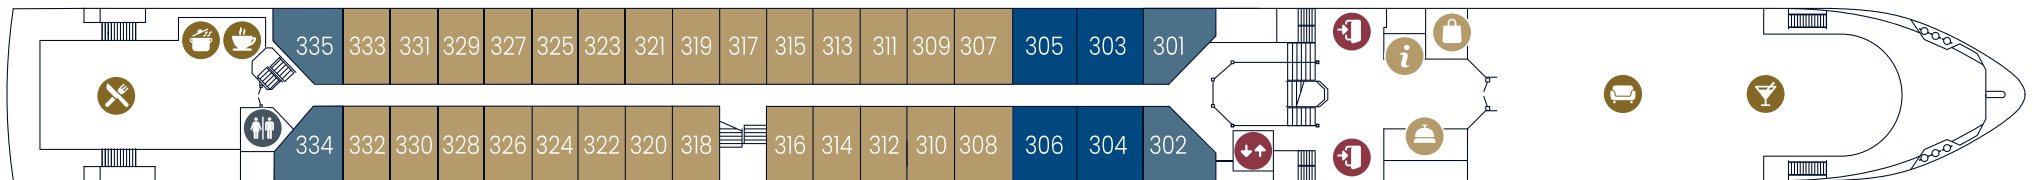

MS VIVA ONE

Deckplan | Deck plan

Sonnendeck

Diamant Deck | Diamond Deck No. 300

Rubin Deck | Ruby Deck No. 200

Smaragd Deck | Emerald Deck No. 100

Legende

- | | | | |
|-------------|----------------|------------|----------------------------|
| Eingang | Kaffee Station | Golf | 2-Bett-Kabine ¹ |
| Aufzug | Wasserspender | Wellness | 2-Bett-Kabine ² |
| Rezeption | Bistro | Sauna | Suite ³ |
| Travel Desk | Panoramasalon | WC | Junior Suite ¹ |
| Bordshop | Live Cooking | Küche | |
| Restaurant | Pool | Steuerhaus | |
| Bar | Fitness | Besatzung | |

Key

- | | | | |
|----------------|-----------------|------------|---------------------------|
| Entrance | Coffee Station | Golf | Double Cabin ¹ |
| Elevator | Water dispenser | Wellness | Double Cabin ² |
| Reception Desk | Bistro | Sauna | Suite ³ |
| Travel Desk | Panorama Salon | Restrooms | Junior Suite ¹ |
| Bordshop | Live Cooking | Kitchen | |
| Restaurant | Pool | Wheelhouse | |
| Bar | Fitness | Crew | |