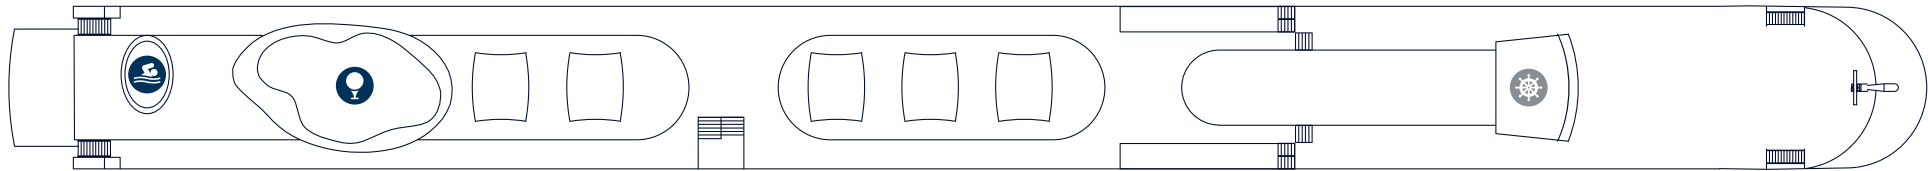

MS VIVA ONE

Deckplan | Deck plan

Sonnendeck

Diamant Deck | Diamond Deck No. 300

Rubin Deck | Ruby Deck No. 200

Smaragd Deck | Emerald Deck No. 100

Legende

- | | | | |
|-------------|----------------|------------|----------------------------|
| Eingang | Kaffee Station | Golf | 2-Bett-Kabine ¹ |
| Aufzug | Wasserspender | Wellness | 2-Bett-Kabine ² |
| Rezeption | Bistro | Sauna | Suite ³ |
| Travel Desk | Panoramasalon | WC | Junior Suite ¹ |
| Bordshop | Live Cooking | Küche | |
| Restaurant | Pool | Steuerhaus | |
| Bar | Fitness | Besatzung | |

Key

- | | | | |
|----------------|-----------------|------------|---------------------------|
| Entrance | Coffee Station | Golf | Double Cabin ¹ |
| Elevator | Water dispenser | Wellness | Double Cabin ² |
| Reception Desk | Bistro | Sauna | Suite ³ |
| Travel Desk | Panorama Salon | Restrooms | Junior Suite ¹ |
| Bordshop | Live Cooking | Kitchen | |
| Restaurant | Pool | Wheelhouse | |
| Bar | Fitness | Crew | |