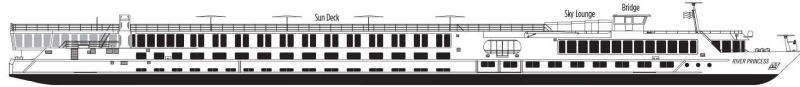

RIVER PRINCESS