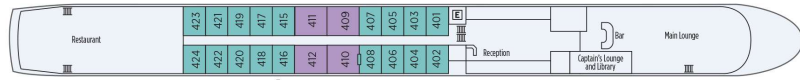

RIVER PRINCESS

Rhine Deck

Danube Deck

Moselle Deck

Suite French Balcony Deluxe Classic [E] Elevator

RIVER DUCHESS

Rhine Deck

Staterooms 408/410 and 421/423 available as connecting staterooms

Danube Deck

Staterooms 321/323 and 204/206 available as connecting staterooms

Moselle Deck

Suite French Balcony Deluxe Classic [E] Elevator